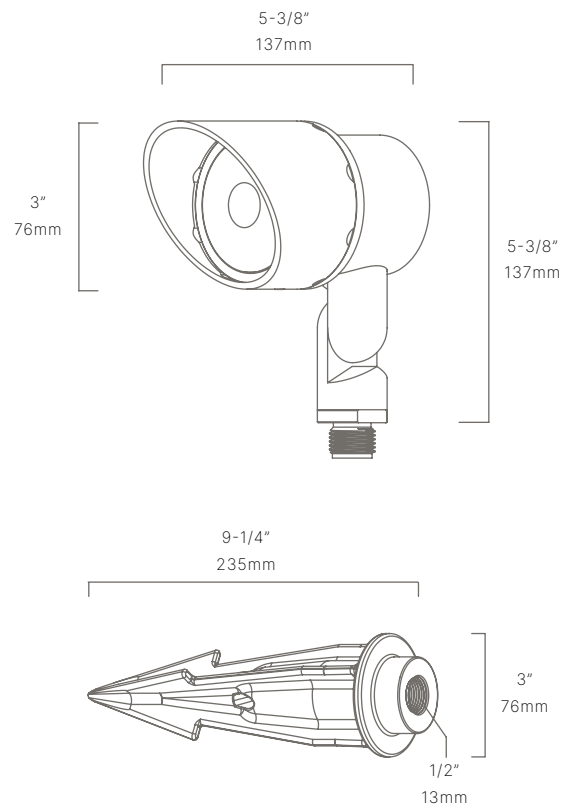

MADE IN USA
WITH DOMESTIC & IMPORTED MATERIALS